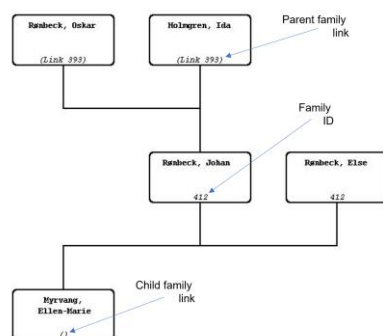

Since I am now in a simple way can change the book just by regenerating the family section in the book it will be easier to create new versions of the book in the future. The plan is to update with new versions of the book as I get enough updates on the family to defend the work it entails. Good luck with this version of the book, I hope it can be useful.

How to read family tree