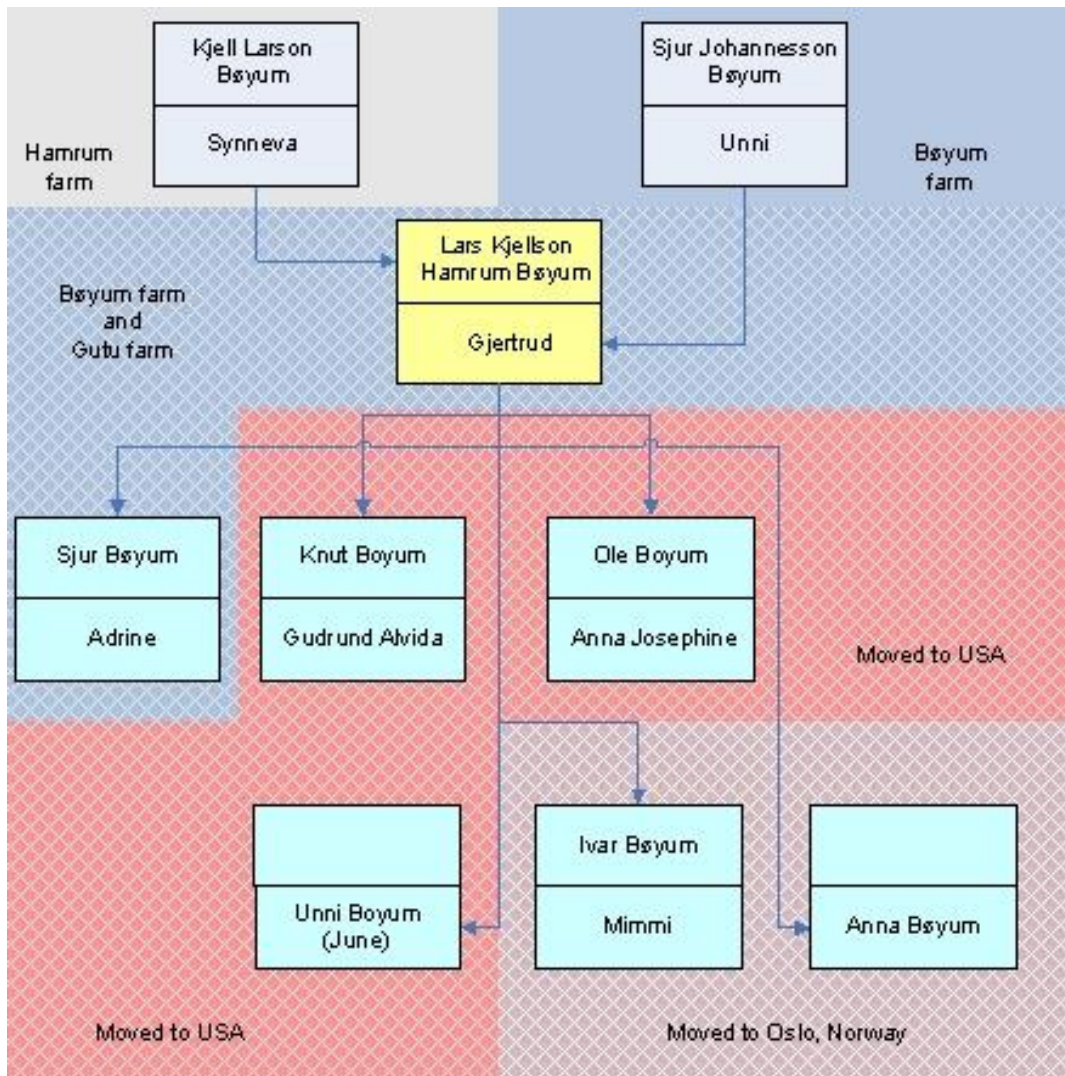

THE “MODERN” BØYUM FAMILY (after 1900)

Lars Kjellson Hamrum Bøyum

Lars Kjellson Hamrum Bøyum was born on the Hamrum farm. His parents were Kjell Larson Bøyum and Synneva Olasdr. Hamrum. He was married to Gjertrud Sjursdr. Bøyum. Gjertrud was daughter of Sjur Johannesson Bøyum and Unni Ivarsdr. Supphellen and born on the Bøyum farm. The figure shows the 3 generations that came from the Boyum and Hamrum farms.

Lars and Gjertrud bought the Bøyum farm from her brother Johannes Sjurson Boyum when he immigrated to America. The maps below will show where the Bøyum farms are.