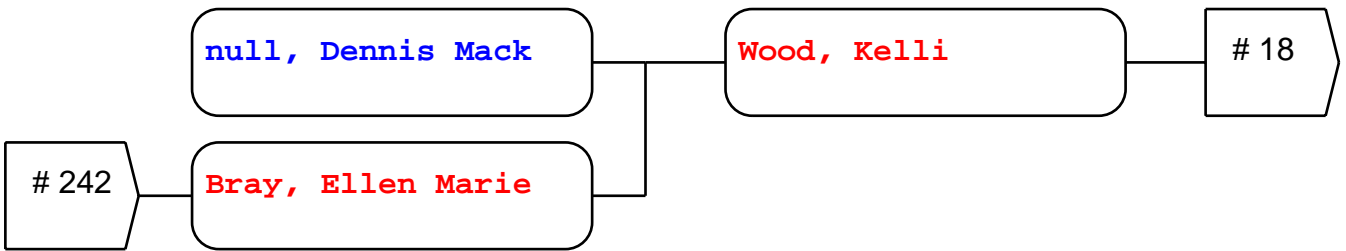

Tree # 1

Tree # 2

Tree # 3

Tree # 4